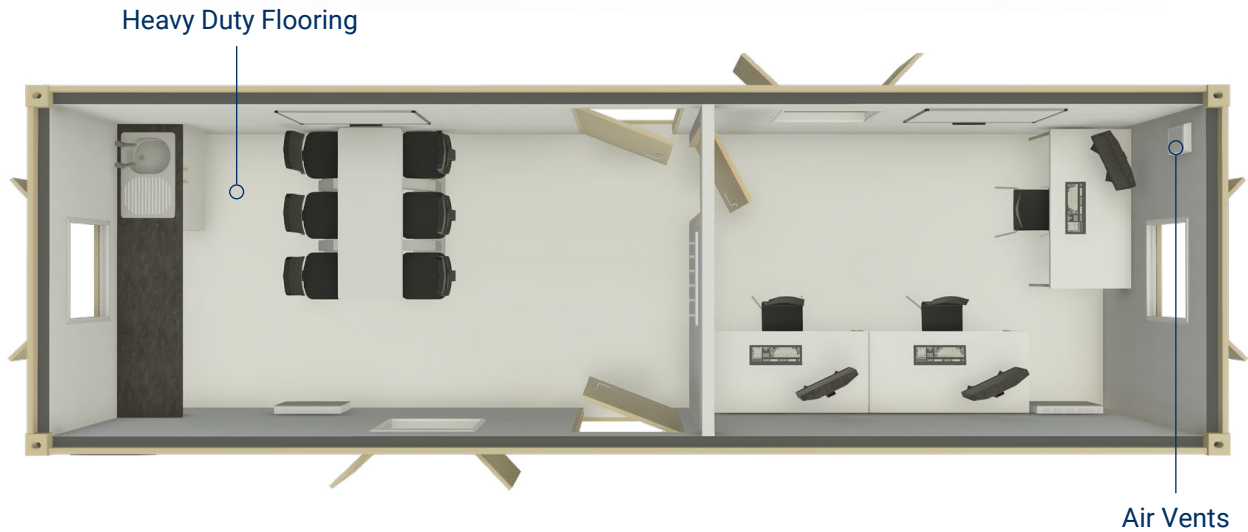

32ft Office and Canteen

Technical Specifications

General Specification

Floor Area	27.21m ²
Cubic Capacity	60.92m ³
Max Gross Weight	5,200kg

External Dimensions

Length	32ft (9,754mm)
Width	10ft (3,048mm)
Height	8ft (2,439mm)

Internal Dimensions

Length	31.3ft (9,554mm)
Width	9.3ft (2,848mm)
Height	7.3ft (2,239mm)

[Click here to get a quote](#)

Available in:

- Standard
- Premium
- Premium+

32ft Office and Canteen

Range Comparison

	Standard	Premium	Premium+
Unit Colour	Cream	Cream or White	White
Windows	Slide Open	Hinged Open	Hinged Open
Window Glass Type	Single Glazed	Double Glazed	Double Glazed
Heavy Duty Flooring	Black	Grey	Grey
Wall Colour	Cream	White	White
Safe & Secure Locking	✓	✓	✓
Eco Features	✗	✓	✓
Additional Insulation	✗	✗	✓ EPC Rated
Heaters	Standard	ECO	ECO+ with Timers
Electrics	✓	✓	✓
Lighting	Standard	ECO+LED PIR Sensors	ECO+LED PIR Sensors
JCOP Compliant	✗	✗	✓
Fire Rating	✗	✗	✗