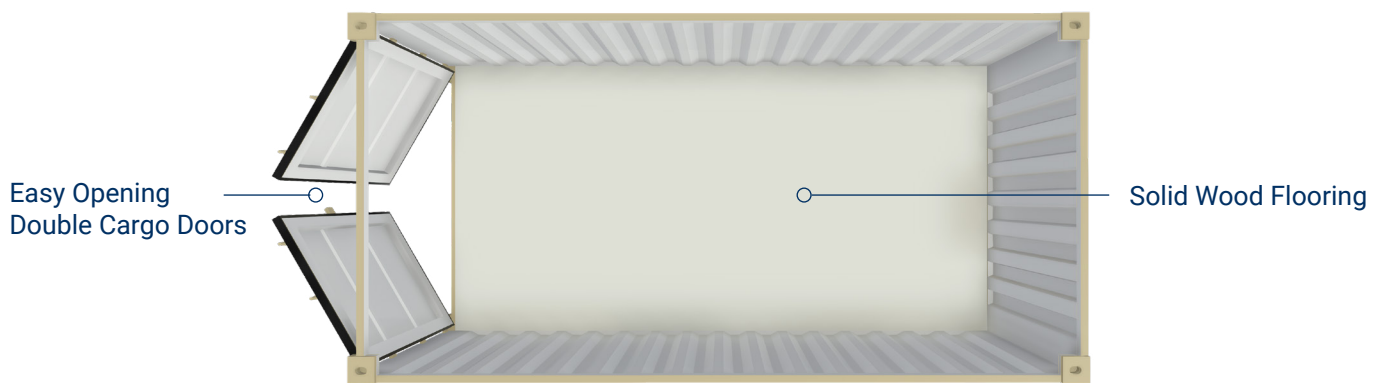

16ft Shipping Container

Technical Specifications

General Specification		External Dimensions		Internal Dimensions		Door Dimensions	
Floor Area	11.89m ²	Length	16ft (4,877mm)	Length	15.2ft (4,637mm)	Width	7.7ft (2,347mm)
Cubic Capacity	24.36m ³	Width	8ft (2,438mm)	Width	7.2ft (2,198mm)	Height	7.5ft (2,286mm)
Max Gross Weight	22,100kg	Height	8.5ft (2,591mm)	Height	7.8ft (2,390mm)		
Empty Weight	2,021kg						

Additional Options

Electrics

- External hook up
- 1 powered light per 10ft
- 1-2 double sockets

Racking

- Takes up to 365kg per shelf
- 18mm Moisture Resistant chipboard shelves
- 1,840mm Long x 600mm Deep x 1,980mm High