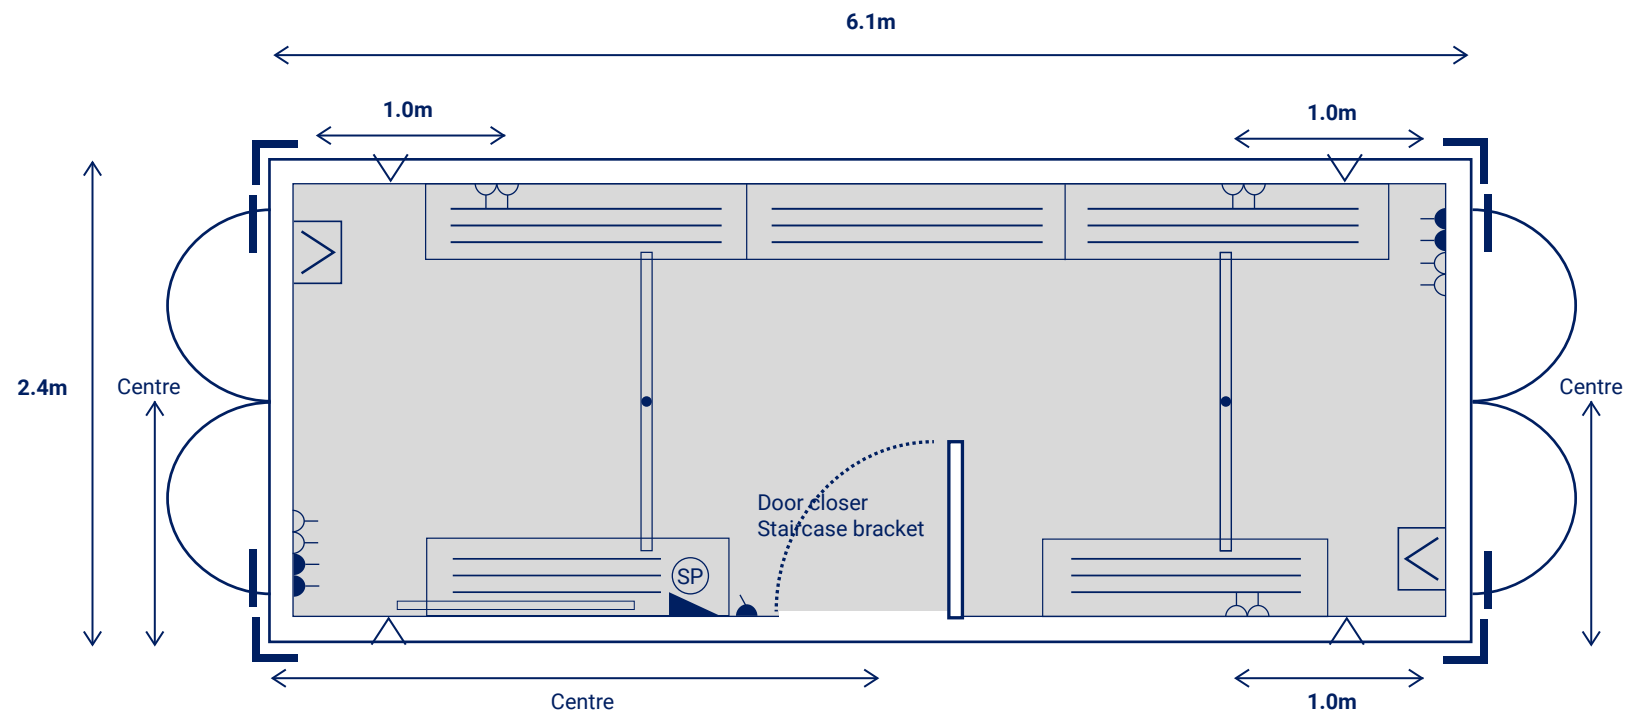

20ft x 8ft Drying Room

Furniture shown indicative only